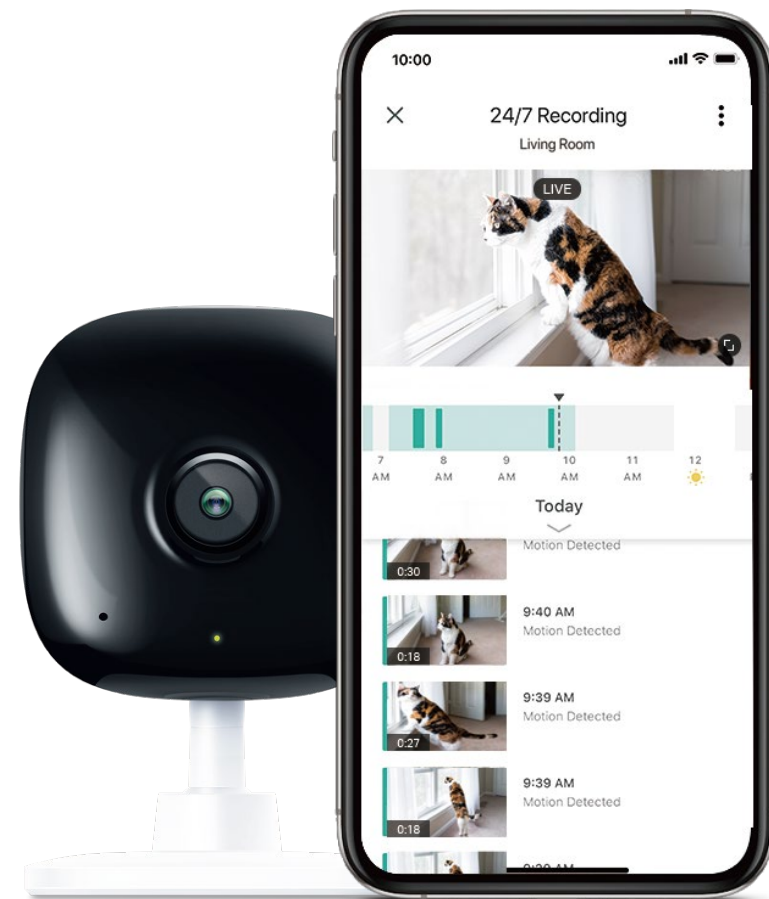

# Kasa Spot<sup>®</sup>

24/7 Recording

KC400

2K Video

Night Vision

Local Storage

Person Detection

## Always Spot On

Keep an eye on what's important with Kasa Spot®. Stream high-definition live videos from anywhere, anytime. Receive instant alerts that matter by setting multiple activity zones and enabling person, motion, or audio smart detection. Record videos continuously to local storage and play back with your Kasa Smart app.

## Your Home. One App.

Turn your home into a true smart home with Kasa Smart. Automate your lights and appliances with smart plugs, bulbs, and switches. Secure your home with Kasa cameras. Control it all from the Kasa Smart app.

## 2K HD Video

Sharp and clear 4 MP high resolution offers greater detail and colors, even when you zoom in.