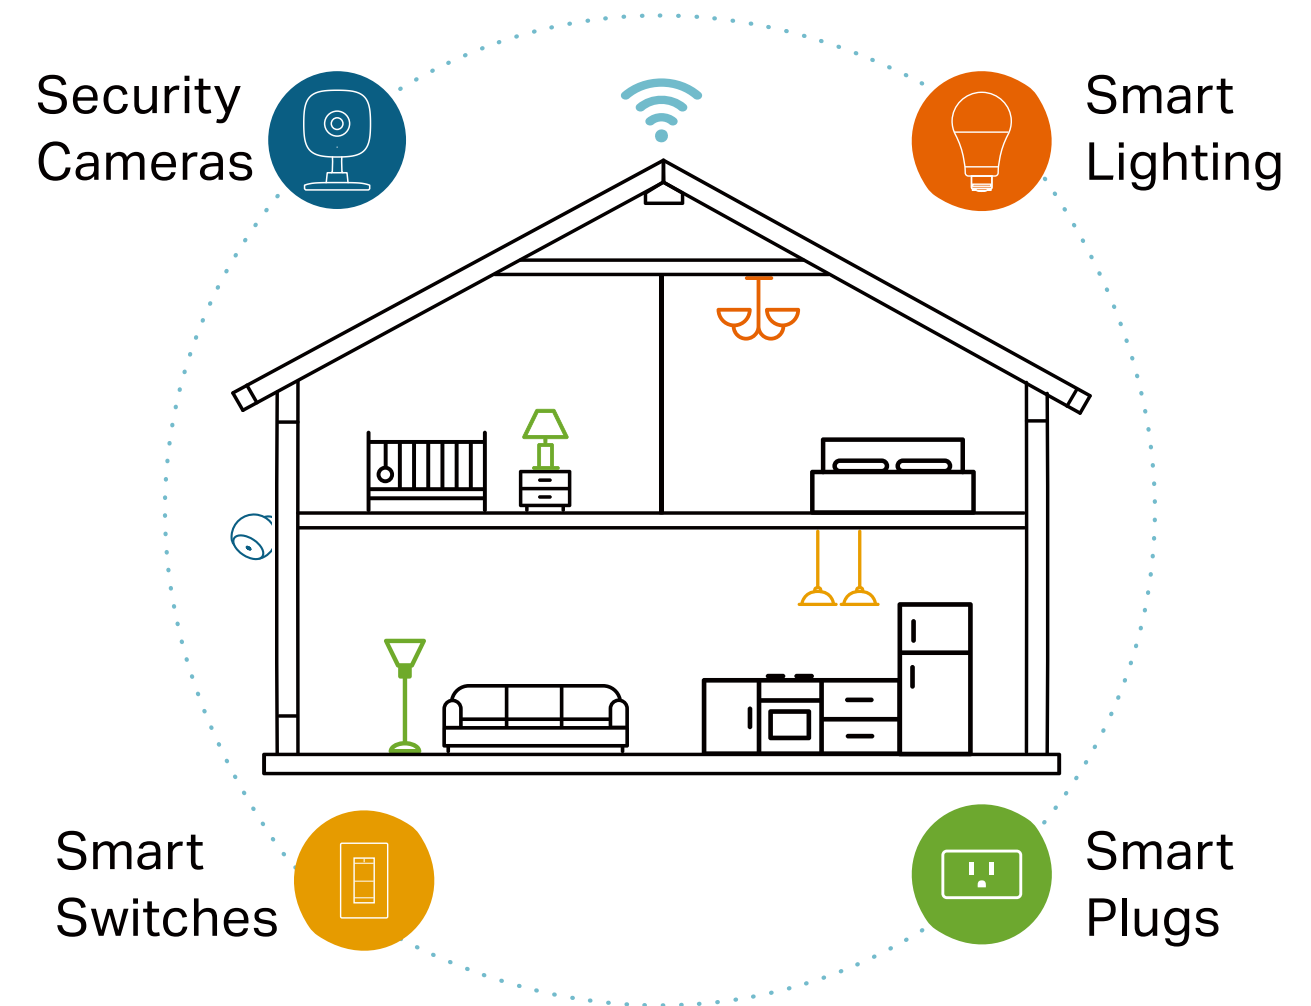

## Always Spot On

Keep an eye on what's important with Kasa Spot®. Stream high-definition live videos from anywhere, anytime. Receive instant alerts that matter by setting multiple activity zones and enabling person, motion, or audio smart detection. Record videos continuously to local storage and play back with your Kasa Smart app.

**Note:** The app screen depicted is for visual reference only and does not necessarily represent actual product operation or app appearance.

## Your Home. One App.

Turn your home into a true smart home with Kasa Smart. Automate your lights and appliances with smart plugs, bulbs, and switches. Secure your home with Kasa cameras. Control it all from the Kasa Smart app.